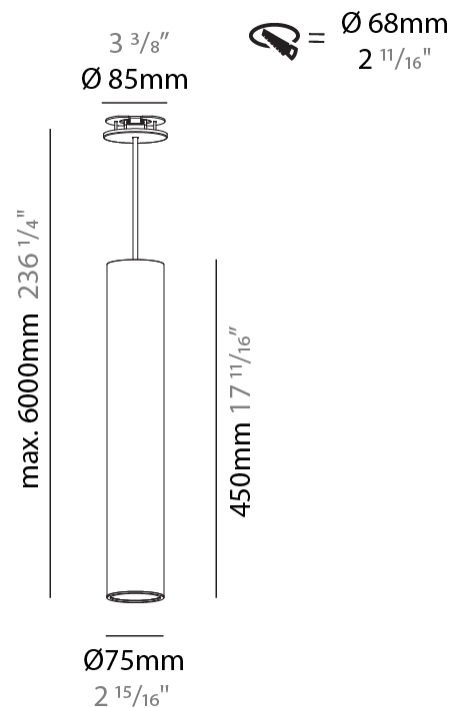

PHYSICAL

Shape: Cylinder
Diameter (mm): 75
Diameter (in): 2 15/16
Height (mm): 450
Height (in): 17 11/16
Max. Overall Height (mm): 2450
Max. Overall Height (in): 96 7/16
Light Distribution: Downlight
Diffuser: Shine Ring 0-6
Fixture Finish: SSR / BKV / CWI / CRY / HAB / UFT / ITA / RUA / FTG / MYG / LOD / PUS / FRO / FUP / KIA / POP / BLS / SPG / MEY / GOH / GUM / CHC / COM / ABZ / JAG / OBR / MOS / ROR
Fixture Material: Aluminum
Cable Details: 2000mm / 6000mm Cable in White / Black / Orange / Red
Cut-out Measurements: 68mm / 2 11/16"

ELECTRICAL

Lamp Type: LED (Zhaga Standard)
Input Wattage (W): 20
Total Output Wattage (W): 18.2
Dimming: Non-Dimming / Phase Dimming (120vac Only)
Driver Included: Yes
Driver Location: Integrated
Driver Type: Constant Current - Universal
Driver Class: Class 2
Input Voltage (V): 120 - 277
Constant Current (MA): 500
Upon Request: (Not included - see components) Remote: 0-10Vdc dimming

LED

Number of LEDs: 1
Color Temperature (°K): 2700 / 3000 / 4000
Max. Delivered Lumen (lm): 1512 / 1568 / 1680
Nominal Lumen (lm): 1782 / 1848 / 1981
CRI: >90 CRI
Lamp Life (hrs): 50000
Upon Request: ***3500K available in minimum quantities (larger quantities upon request)

OPTICAL

Reflector: 18 / 36 / 52

RATINGS AND CERTIFICATIONS

Certified By: Certified for North American Standards
IP rating: IP20